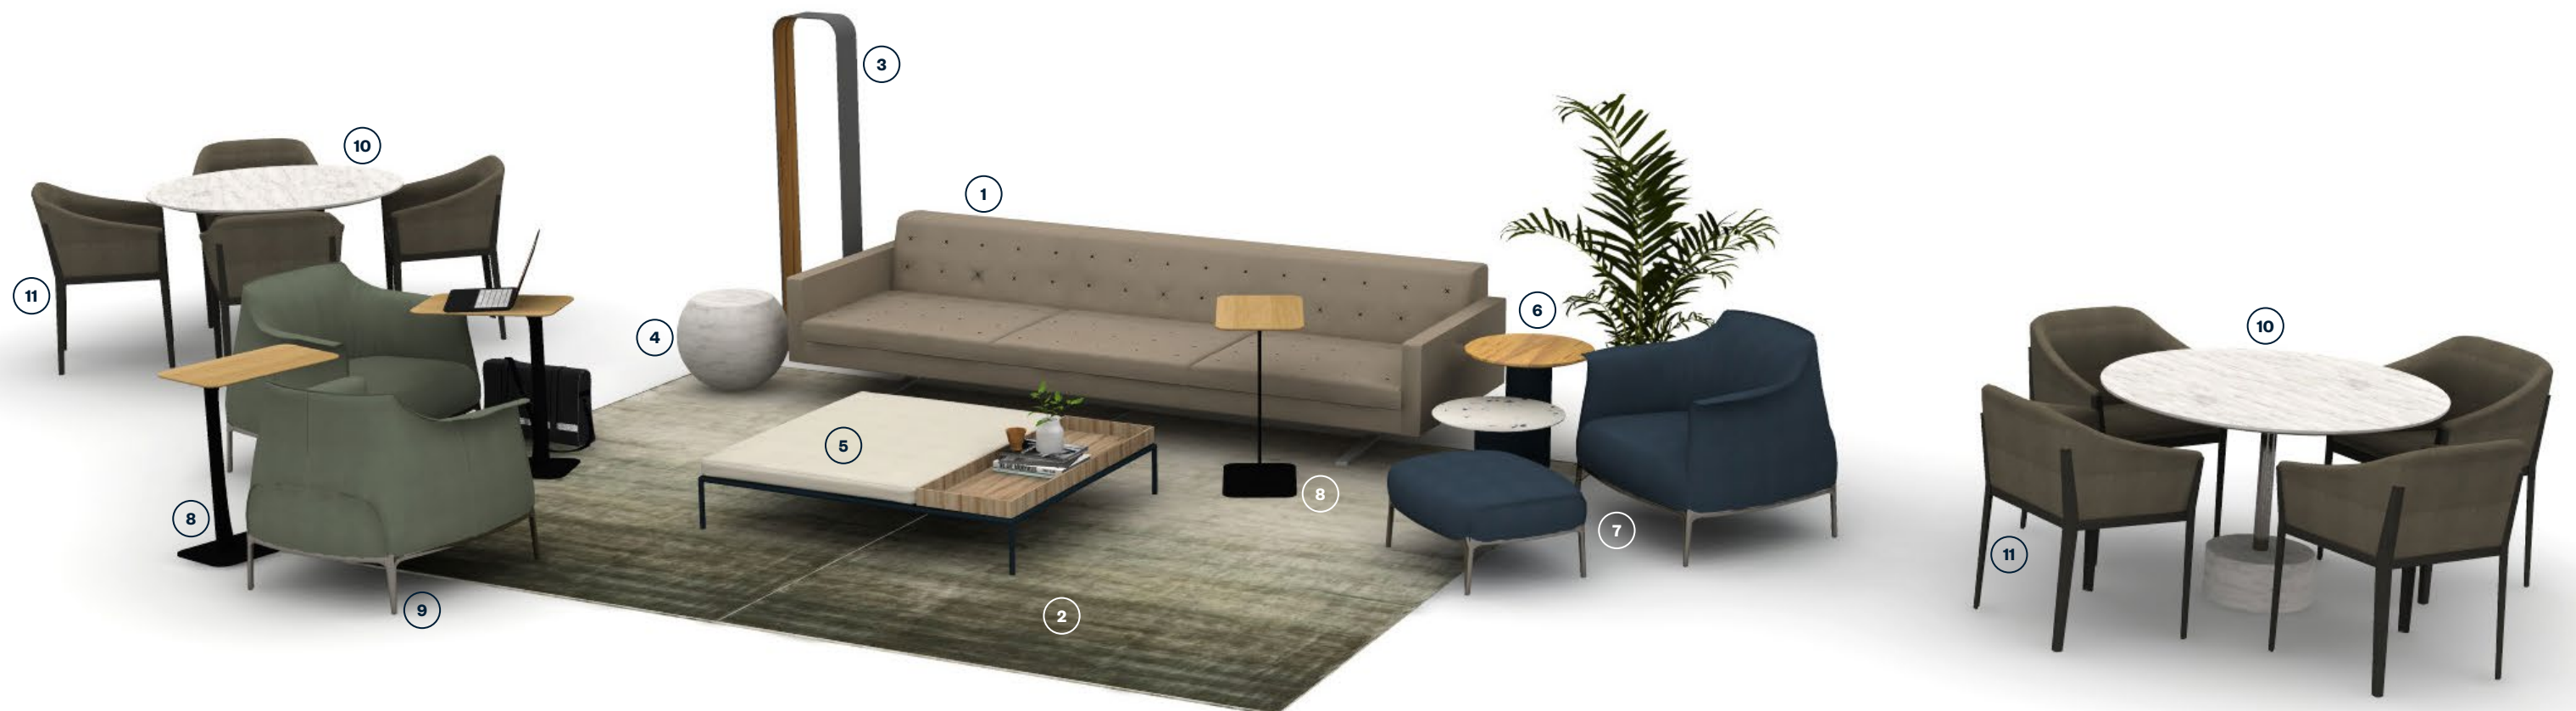

LOBBY

IDEA STARTER 1

1 **Kenndee**
Poltrona Frau

2 **Hand Knotted Degrade**
GAN Rugs

3 **Contour Floor Lamp**
Pablo Designs

4 **Gong**
Cappellini

5 **Mex-Hi Table**
Cassina

6 **Mush**
Cappellini

7 **Archibald Lounge + Ottoman**
Poltrona Frau

8 **Larkin Personal Table**
Haworth

9 **Archibald**
Poltrona Frau

10 **9 Dining Table**
Cappellini

11 **Cotone Slim**
Cassina