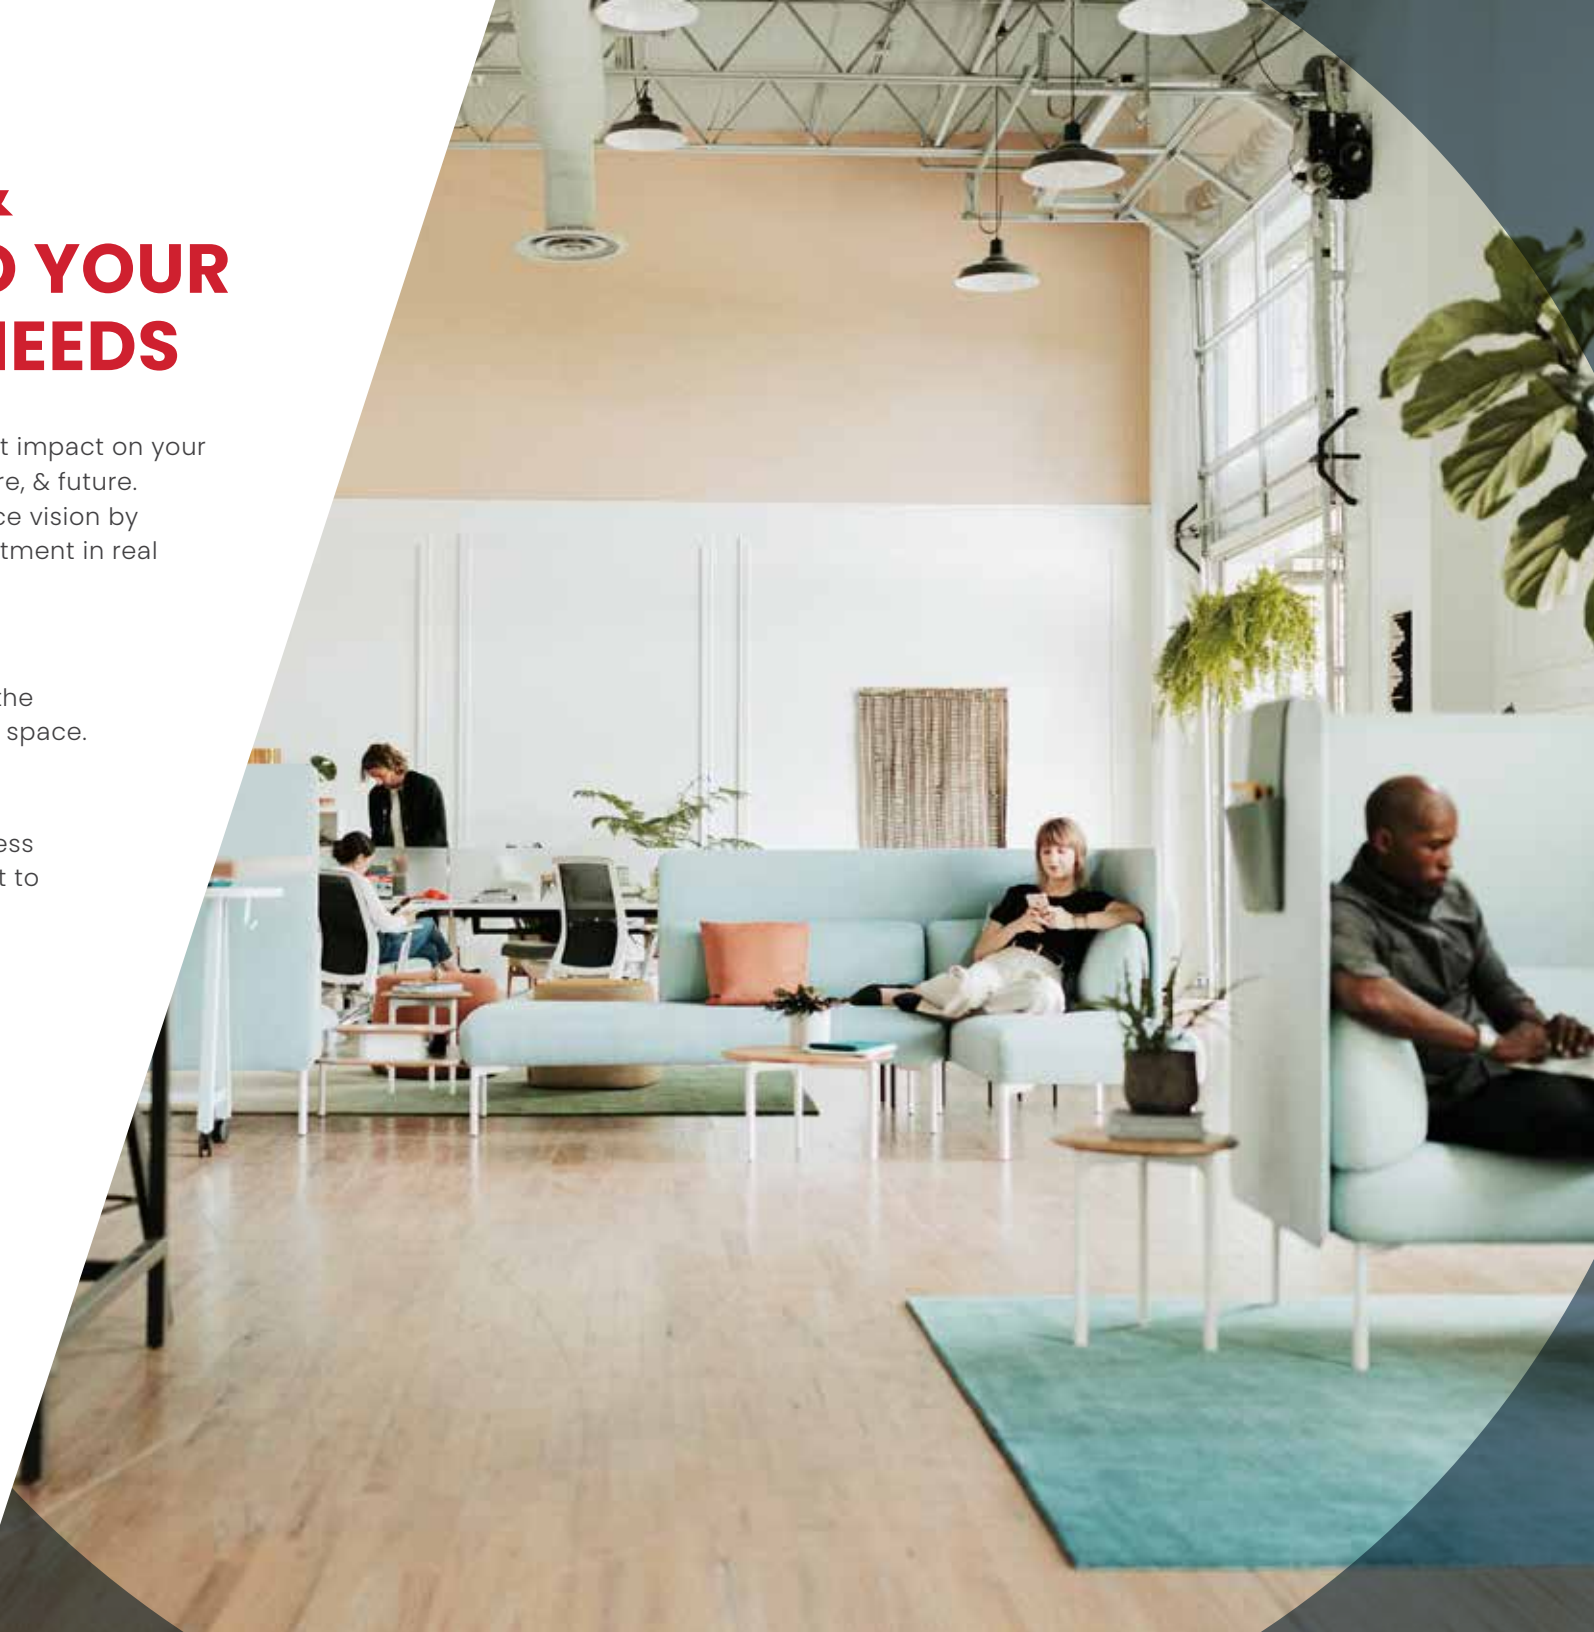

TAILORED & ALIGNED TO YOUR BUSINESS NEEDS

Your workspace has a significant impact on your organization's employees, culture, & future. BOS helps to fulfill your workplace vision by maximizing your return on investment in real estate and people.

YOUR REAL ESTATE

Reduce costs, while optimizing the efficiency and utilization of your space.

YOUR PEOPLE

Promote productivity and wellness with a space where people want to be and work.