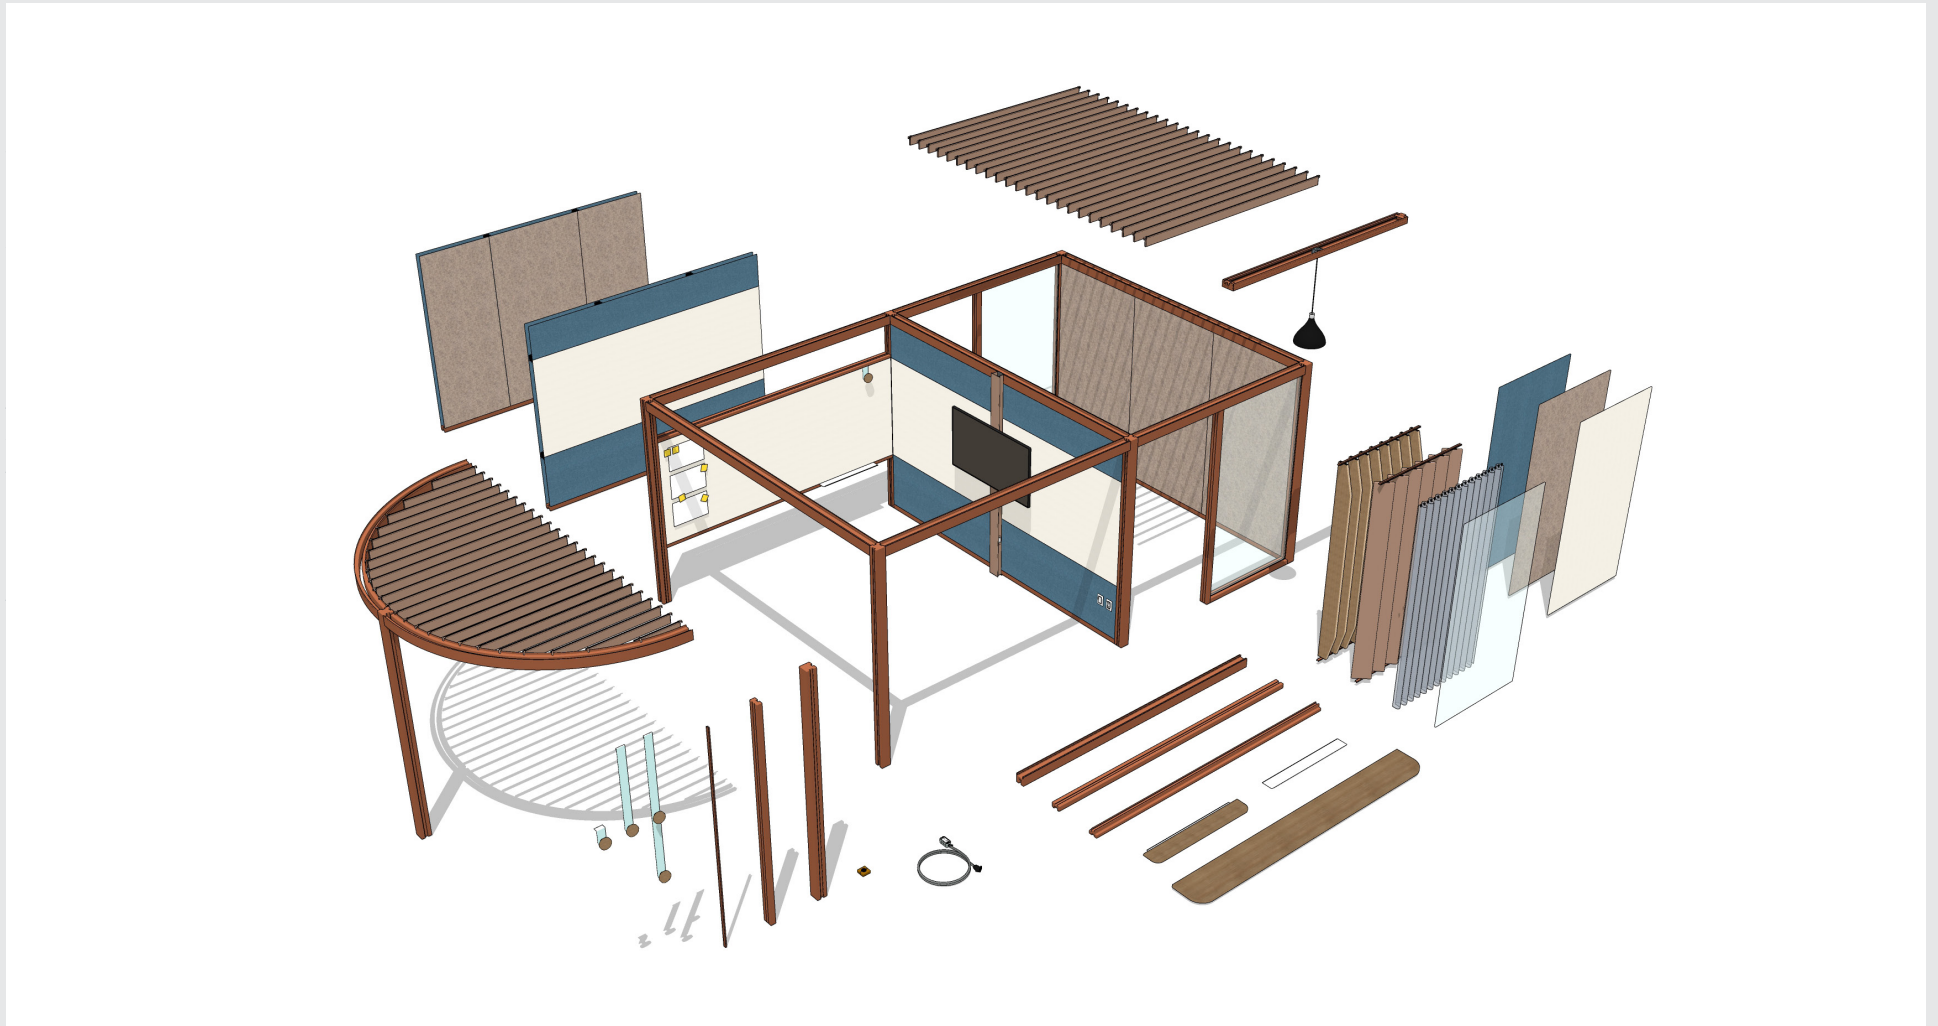

Swift Space Creation for Your People and Facility Today

Pergola offers scalable design across a spectrum of freestanding architectural workspaces using infill elements within one framework for variety in size, application, and materiality.

Create your space by starting with the frame/room size, adding vertical surfaces, and enhancing with additional materials. Begin with aluminum post and beam frames. From there, add high-performing vertical surfaces and integrated technology to delineate space.

Finally, enhance the space with curtains, vertical slats, ceiling elements, and integrated lighting. You now have created a space that improves connection, collaboration, and focus—with reduced visual and acoustic distractions.