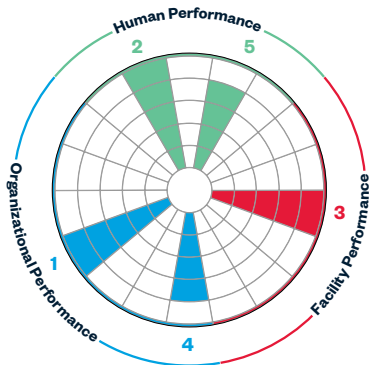

Want to learn more?

Get more in-depth information by visiting haworth.com.

LISTEN .....→ INTERPRET .....→ VISUALIZE & SOLVE

EMOTIONAL
Nurturing your psychological state

PHYSICAL
Supporting your corporal needs