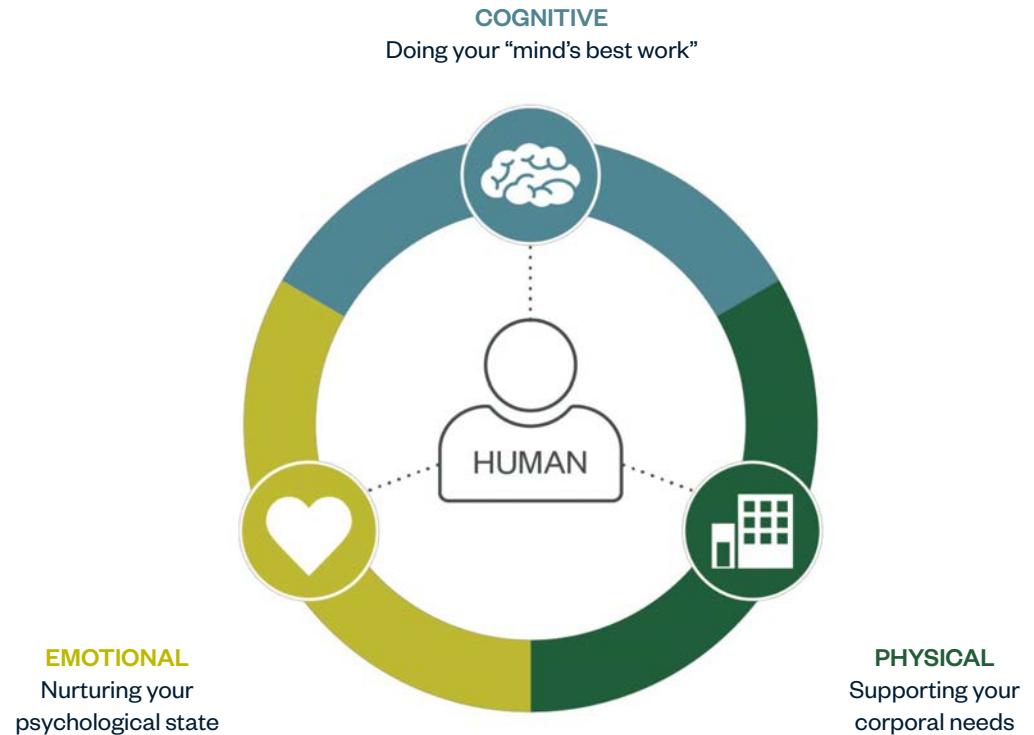

Enhance Human Performance

When people feel strong emotionally, they tend to manage the stressors of everyday life and recover more quickly—oftentimes leading to an ability to cognitively process information better. Our studies identified 10 Affordances vital to human performance.

To create a work experience that nurtures well-being, the Affordances that relieve stress and provide security will take precedence when people are challenged with new ways of working.

10 Affordances to Support Human Performance

Cognitive

- **Embedding** – Opportunities to place and retain appropriate mnemonic artifacts
- **Externalization** – Options for creating, recording, and expressing thoughts within the physical environment
- **Access** – The means to gather, organize, store, and retrieve information
- **Insulation** – The means to manage both irrelevant and meaningful stimuli

Emotional

- **Authenticity** – Familiar, meaningful, and engaging surroundings
- **Well-being** – A sense of personal control and safety
- **Affinity** – A feeling of connectedness with coworkers and others

Physical

- **Anthropometrics** – Furniture, fixtures, and spaces suitable to the worker's physical characteristics
- **Ambient(s)** – Healthy and supportive (appropriate) environmental conditions.
- **Movement** – Various opportunities to change posture, position, and location